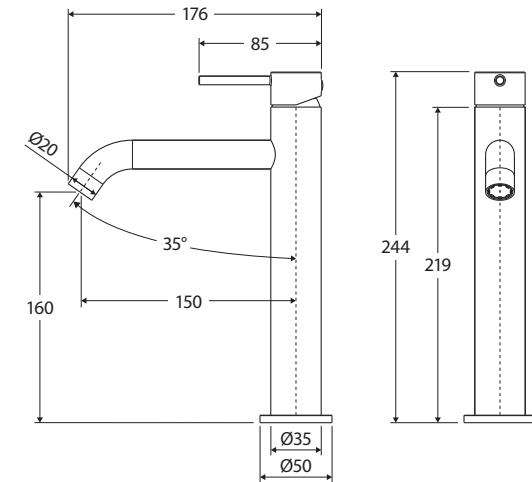

Kaya® MEDIUM BASIN MIXER

Features

WELS 5 Star rated, 5L/min

- Round, pin lever handle design
- Curved outlet
- Designed for use with semi-inset basins
- Made from solid brass
- High quality European cartridge (25 mm)
- PEX split-resistant hoses

Please note: This product may have a visible Fienza or Watermark logo.

Available in

PVD Brushed Nickel 228110BN	PVD Gun Metal 228110GM	PVD Brushed Copper 228110CO	PVD Urban Brass 228110UB

Cleaning & Care

- Regularly clean with mild soapy water using a microfibre cloth.
- In highly polluted or coastal locations, we recommend cleaning 2-3 times per week.
- Do not use harsh detergents, bleach, cream cleaners or citrus based cleaners. These substances are abrasive and will damage the surface.
- Do not use undue pressure and wipe in one direction only.

We aim to ensure that specifications are correct at the time of publication. All measurements are shown in millimetres. Always use measurements of actual product received for final specification as the technical drawing may contain differences. Due to printing limitations, physical colour may vary from the image shown. Fienza reserves the right to make modifications without prior notice.