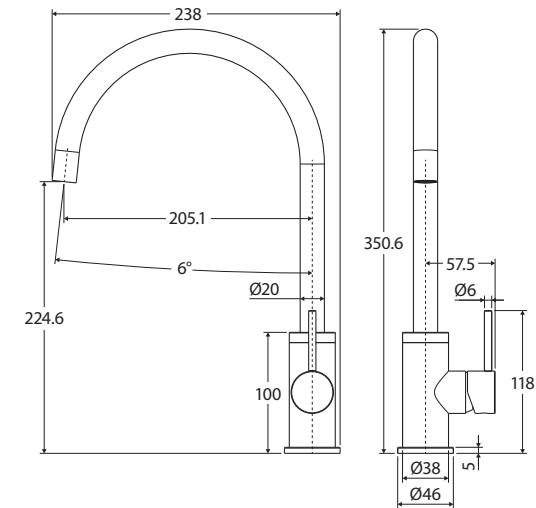

Kaya® SINK MIXER

Features

WELS 6 Star rated, 4.5L/min

- Designed for kitchen and laundry
- Round, pin lever handle design
- Gooseneck outlet
- Swivel function
- Made from solid brass
- High quality European cartridge (25 mm)
- PEX split-resistant hoses

Please note: This product may have a visible Fienza or Watermark logo.

Available in

Electroplated
Chrome
228105

Electroplated
Matte White
228105MW

Electroplated
Matte Black
228105B

PVD
Brushed Nickel
228105BN

PVD
Gun Metal
228105GM

PVD
Urban Brass
228105UB

Cleaning & Care

- Regularly clean with mild soapy water using a microfibre cloth.
- In highly polluted or coastal locations, we recommend cleaning 2-3 times per week.
- Do not use harsh detergents, bleach, cream cleaners or citrus based cleaners. These substances are abrasive and will damage the surface.
- Do not use undue pressure and wipe in one direction only.

While we aim to ensure specifications are correct at the time of publication, Fienza reserves the right to make modifications without prior notice. Physical colour may vary from image shown. All measurements are shown in millimetres. Always use physical product measurements for mark-ups and roughing-in as the technical drawing may differ from actual product received.