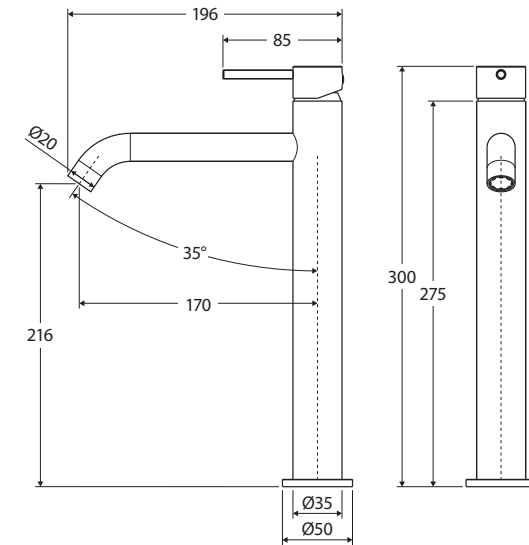

### Features

WELS 5 Star rated, 5L/min

- Round, pin lever handle design
- Curved outlet
- Made from solid brass
- High quality European cartridge (25 mm)
- PEX split-resistant hoses

**Please note:** This product may have a visible Fienza or Watermark logo.

We aim to ensure that specifications are correct at the time of publication. All measurements are shown in millimetres. Always use measurements of actual product received for final specification as the technical drawing may contain differences. Due to printing limitations, physical colour may vary from the image shown. Fienza reserves the right to make modifications without prior notice.