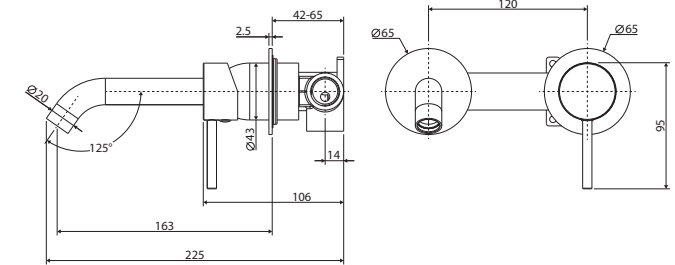

Kaya®

BASIN/BATH WALL MIXER SET

ROUND PLATES
160MM OUTLET

Features

WELS 5 Star rated, 5L/min when installed over basin

- Designed for basin and bath
- Round, pin lever handle design
- Curved outlet
- Free flow aerator included for bath installation
- Made from solid brass
- High quality European cartridge (35 mm)

Please note: This product may have a visible Fienza or Watermark logo.

Available in

Electroplated Chrome 228104	Electroplated Matte White 228104MW	Electroplated Matte Black 228104B
PVD Brushed Nickel 228104BN	PVD Gun Metal 228104GM	PVD Brushed Copper 228104CO
	PVD Urban Brass 228104UB	

Cleaning & Care

- Regularly clean with mild soapy water using a microfibre cloth.
- In highly polluted or coastal locations, we recommend cleaning 2-3 times per week.
- Do not use harsh detergents, bleach, cream cleaners or citrus based cleaners. These substances are abrasive and will damage the surface.
- Do not use undue pressure and wipe in one direction only.

We aim to ensure that specifications are correct at the time of publication. All measurements are shown in millimetres. Always use measurements of actual product received for final specification as the technical drawing may contain differences. Due to printing limitations, physical colour may vary from the image shown. Fienza reserves the right to make modifications without prior notice.