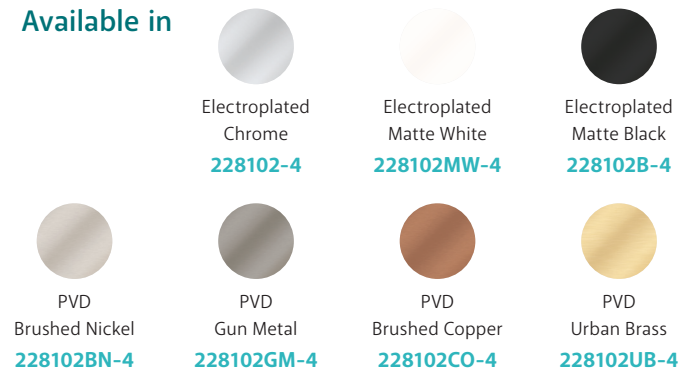

Available in

Cleaning & Care

- Regularly clean with mild soapy water using a microfibre cloth.
- In highly polluted or coastal locations, we recommend cleaning 2-3 times per week.
- Do not use harsh detergents, bleach, cream cleaners or citrus based cleaners. These substances are abrasive and will damage the surface.
- Do not use undue pressure and wipe in one direction only.

We aim to ensure that specifications are correct at the time of publication. All measurements are shown in millimetres. Always use measurements of actual product received for final specification as the technical drawing may contain differences. Due to printing limitations, physical colour may vary from the image shown. Fienza reserves the right to make modifications without prior notice.