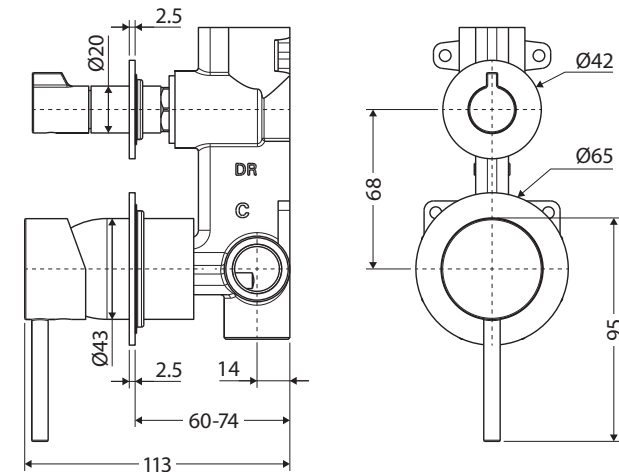

### Features

- Designed for shower and bath
- Round, pin lever handle design
- Made from solid brass
- High quality European cartridge (35 mm)

**Please note:** This product may have a visible Fienza or Watermark logo.

We aim to ensure that specifications are correct at the time of publication. All measurements are shown in millimetres. Always use measurements of actual product received for final specification as the technical drawing may contain differences. Due to printing limitations, physical colour may vary from the image shown. Fienza reserves the right to make modifications without prior notice.