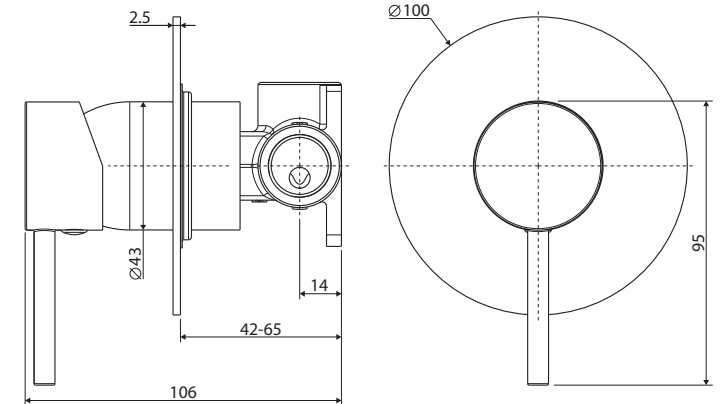

Kaya®
WALL MIXER
LARGE ROUND PLATE

Features

- Designed for shower and bath
- Round, pin lever handle design
- Made from solid brass
- High quality European cartridge (35 mm)

Please note: This product may have a visible Fienza or Watermark logo.

We aim to ensure that specifications are correct at the time of publication. All measurements are shown in millimetres. Always use measurements of actual product received for final specification as the technical drawing may contain differences. Due to printing limitations, physical colour may vary from the image shown. Fienza reserves the right to make modifications without prior notice.