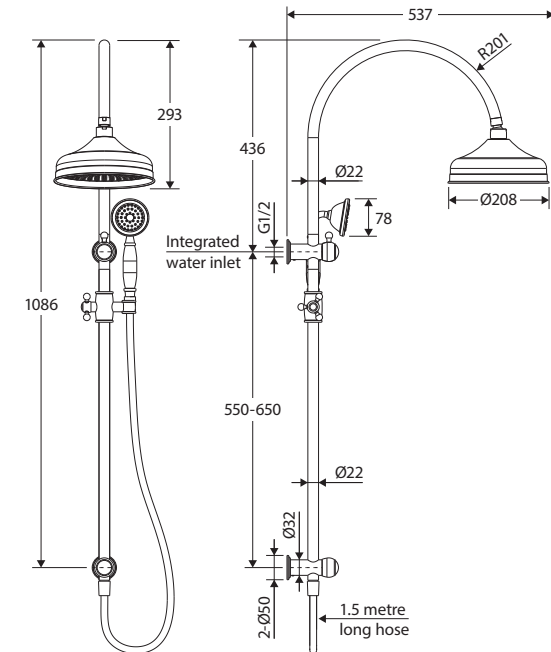

#### Rail:

- Adjustable length between wall fixings
- Integrated top water inlet and diverter
- Slider to adjust height of hand shower
- Made from solid brass
- 1.5 metre stainless steel flexible hose (PVC on matte black model)

#### LILLIAN Overhead Shower (411138):

- Rain-style water flow
- Made from solid brass
- Brass swivel joint
- Female ½" BSP inlet

#### LILLIAN Hand Piece (MSH003):

- Single water-flow setting
- Made from solid brass

Modern  
Vintage  
COLLECTION