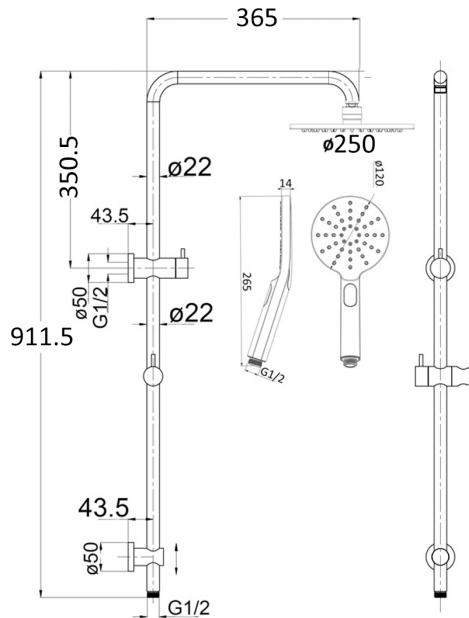

DUAL SHOWER RAIL WITH RAIN FALL HEAD – ROUND

Colour Options:

Bella Vista

Bella Vista

PRODUCT INFORMATION

Size:

- 911.5mm x 365mm x 22mm

‘WELS’

- Water rating -4 star
- 6.5 litres per minute
- Registration Number:S16426

FINISH

Chrome

Black

Brushed Nickel

Gun Metal

Brushed Gold

MAINTENANCE AND CARE