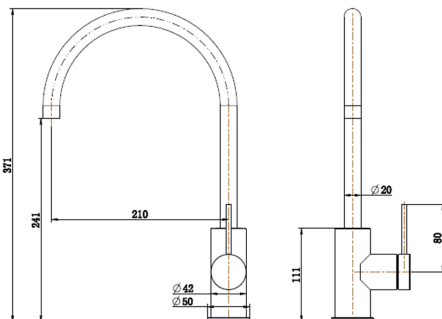

MICA SINK MIXER

Colour Options:

Bella Vista

MICA SINK MIXER
CODE: SMP-5

Bella Vista

PRODUCT INFORMATION

Overall Size:

- 371mm x 210mm x 50mm
- 35mm Cartridge

Wels

- Water rating – 4 star
- 6.5 litres per minute
- Registration Number: TBA

FINISH

Chrome

Black

MAINTENANCE AND CARE

Regularly clean with mild liquid detergent or soap and water.