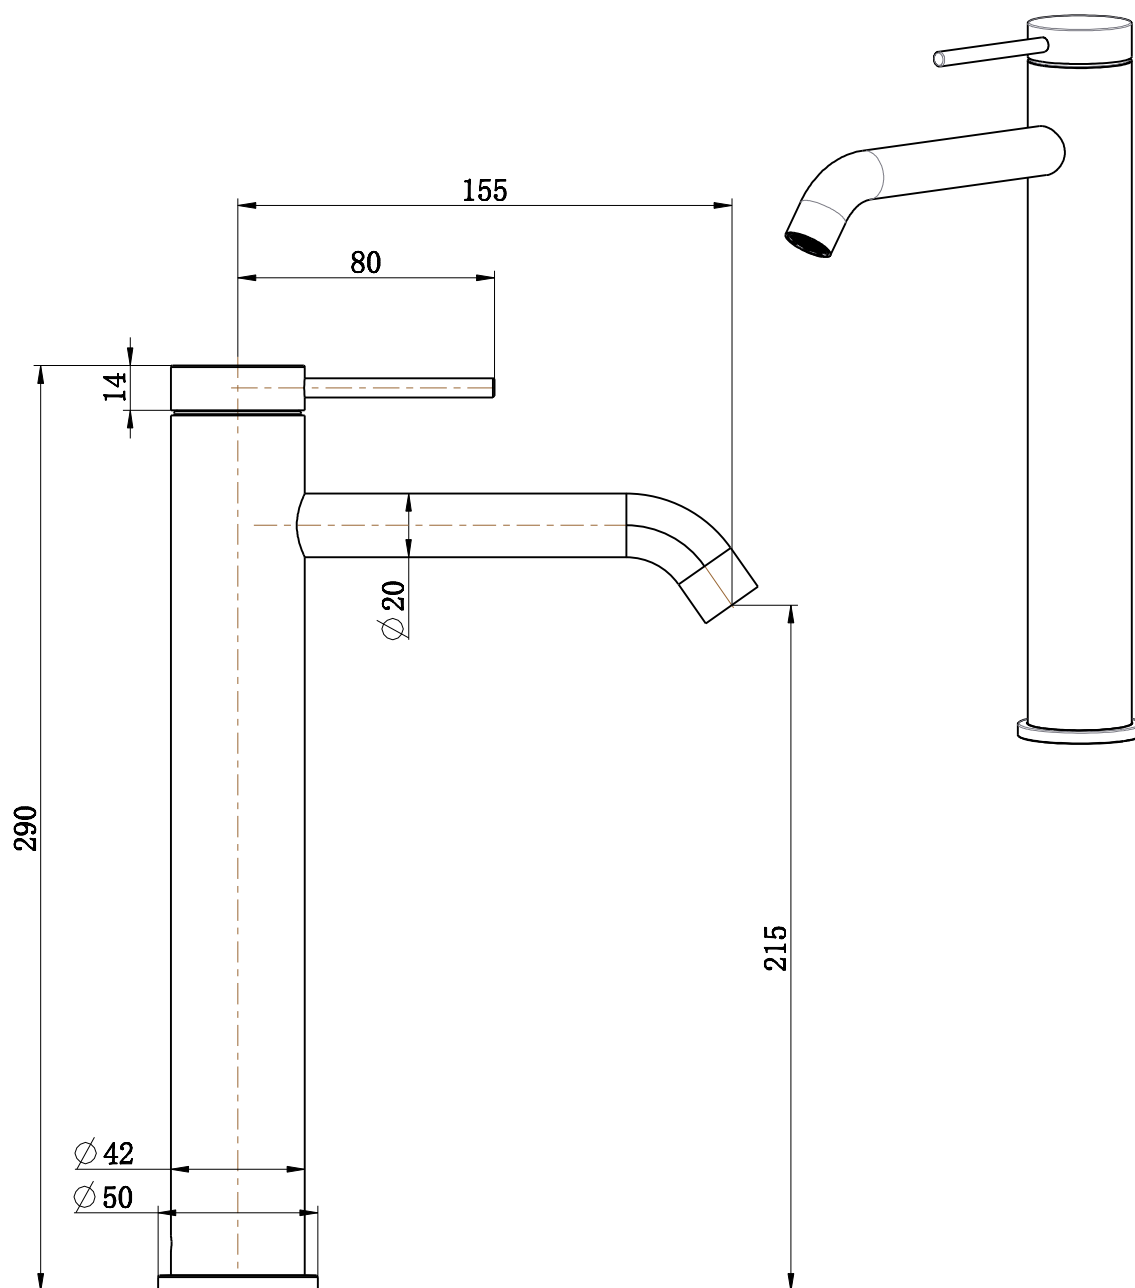

MICA TALL BASIN MIXER
CODE- BMC-P-5-TALL

BELAVISTA