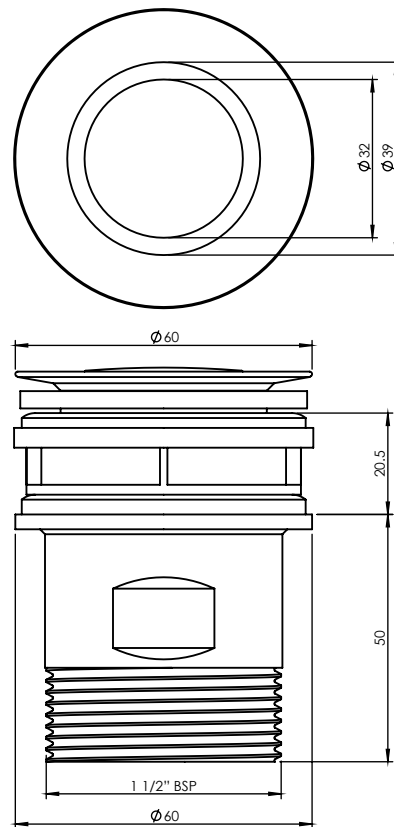

BASIN POP DOWN® 40mm CONNECTION

PLUG & WASTES

- ✔ Suits basins with 32mm or 40mm outlet with or without overflow
- ✔ Innovative quick remove cartridge
- ✔ Lifetime replacement guarantee on cartridge
- ✔ World Wide Patents Granted or Pending

CODE	OUTLET SIZE	FINISH	CTN QTY
21801.01	40mm	Chrome	32

Available Finishes