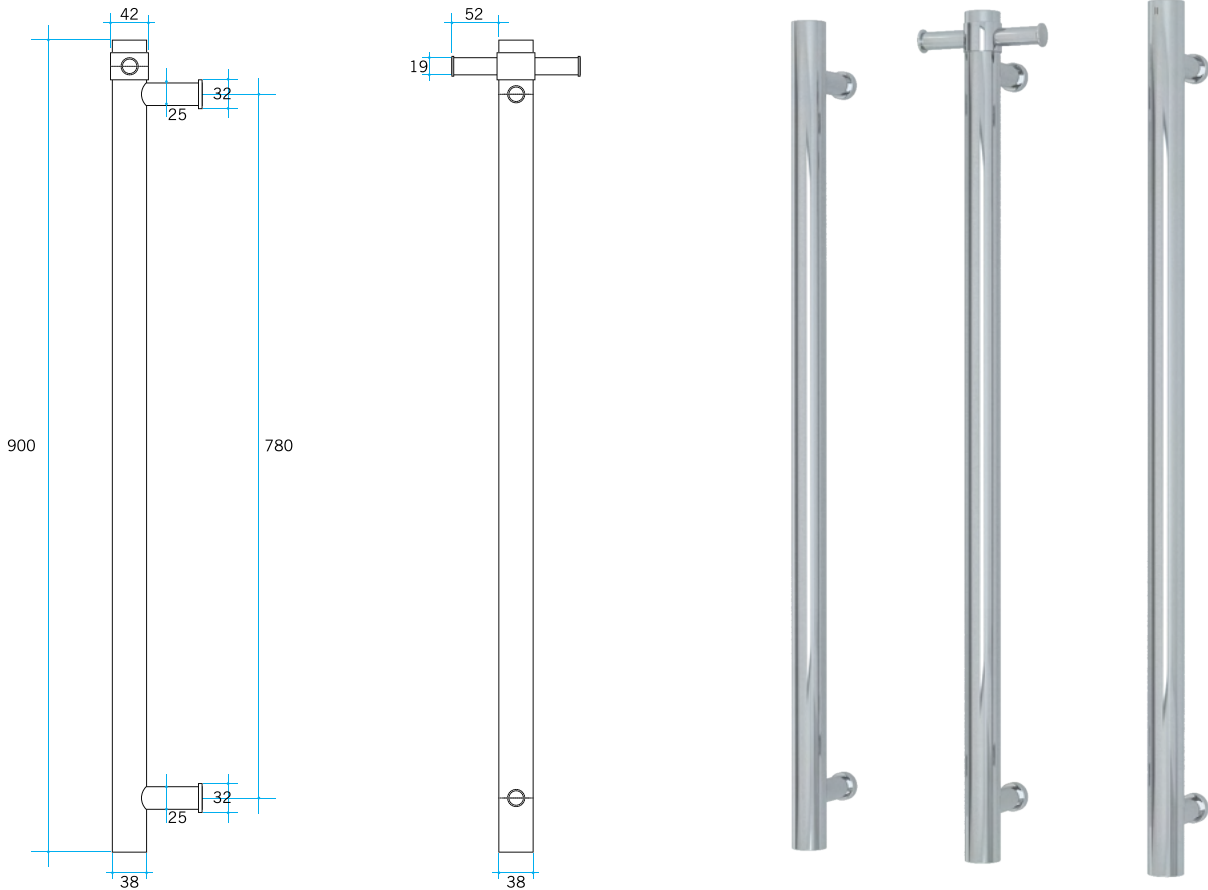

Thermorail Towel Rails 12V

Electric Heated Towel Rails for use in bathrooms

Stock Code	Finish	Size (mm)	Output (W)	No. of Bars
VS900H	Polished Stainless Steel	W142 x H900 x D100	30 Watts	1

Rails are sold individually. Hooks are removable.

Please note: Specifications are for information purposes only. Whilst every effort has been made to ensure the product specifications are accurate, due to continuing product development and improvement the specifications are subject to change. Specifications can be used to rough in and fit timber supports in the wall however we recommend no holes are drilled without having the product on site or verifying the details with the manufacturer. Thermogroup cannot be held liable or responsible for errors due to updated specifications