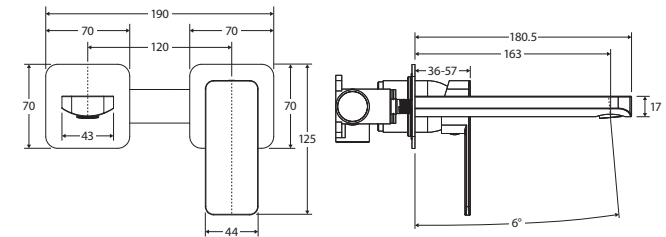

Tono®
BASIN/BATH
WALL MIXER SET
SQUARE PLATES
160MM OUTLET

Features

- Soft square outlet
- Swivel basin aerator
- Free-flow aerator included for bath installation
- High quality European cartridge (35 mm)
- Made from eco-friendly lead-free brass*
- **WELS 6 Star rated, 4.5L/min when installed over basin**

*Defined as containing less than 0.25% lead.