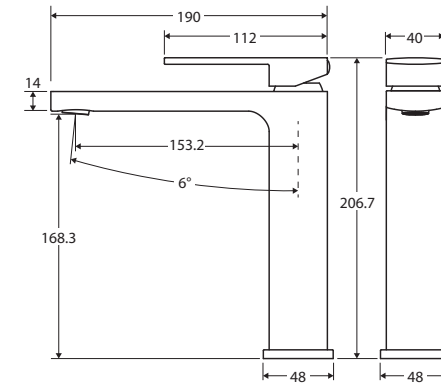

Tono® MEDIUM BASIN MIXER

Features

- Soft square outlet
- Swivel aerator
- High quality European cartridge (25 mm)
- PEX split-resistant hoses
- Made from eco-friendly lead-free brass*
- **WELS 6 Star rated, 4.5L/min**

Please note: This product may have a visible Fienza or Watermark logo.

*Defined as containing less than 0.25% lead.

Lead Free*

Available in

Chrome
233110

Electroplated
Matte Black
233110B

PVD
Brushed Nickel
233110BN

PVD
Gun Metal
233110GM

PVD
Urban Brass
233110UB

Cleaning & Care

- Regularly clean with mild soapy water using a microfibre cloth.
- In highly polluted or coastal locations, we recommend cleaning 2-3 times per week.
- Do not use harsh detergents, bleach, cream cleansers or citrus based cleaners. These substances are abrasive and will damage the surface.
- Do not use undue pressure and wipe in one direction only.

We aim to ensure that specifications are correct at the time of publication. All measurements are shown in millimetres. Always use measurements of actual product received for final specification as the technical drawing may contain differences. Due to printing limitations, physical colour may vary from the image shown. Fienza reserves the right to make modifications without prior notice.