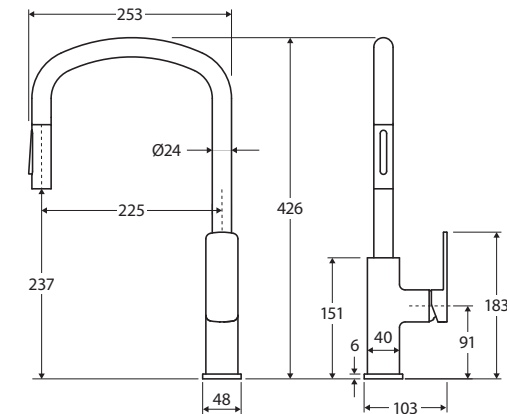

Tono® PULL-OUT SINK MIXER

Features

- Designed for kitchen and laundry
- Extended arch outlet
- Pull-out nozzle – maximum reach: 430 mm
- Two water-flow settings: normal and spray
- Swivel function
- High quality European cartridge (25 mm)
- PEX split-resistant hoses
- Made from eco-friendly lead-free brass*
- **WELS 6 Star rated, 4.5L/min**

Please note: This product may have a visible Fienza or Watermark logo.