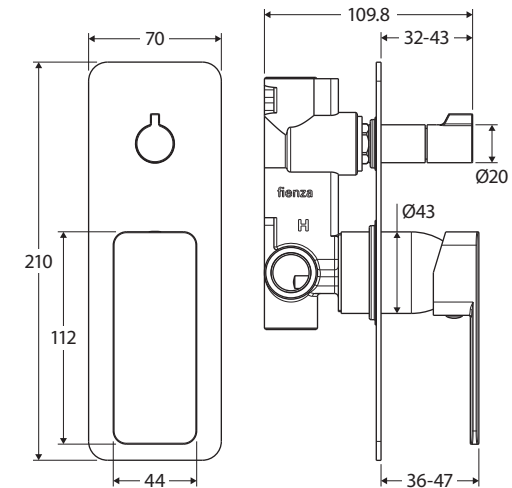

Tono®
WALL DIVERTER
MIXER
RECTANGULAR PLATE

Features

- Designed for shower and bath
- High quality European cartridge (35 mm)
- Made from eco-friendly lead-free brass*
- WELS rating not required

Please note: This product may have a visible Fienza or Watermark logo.

*Defined as containing less than 0.25% lead.

Lead Free*

Available in

Chrome
233102

Electroplated
Matte Black
233102B

PVD
Brushed Nickel
233102BN

PVD
Gun Metal
233102GM

PVD
Urban Brass
233102UB

Cleaning & Care

- Regularly clean with mild soapy water using a microfibre cloth.
- In highly polluted or coastal locations, we recommend cleaning 2-3 times per week.
- Do not use harsh detergents, bleach, cream cleansers or citrus based cleaners. These substances are abrasive and will damage the surface.
- Do not use undue pressure and wipe in one direction only.

We aim to ensure that specifications are correct at the time of publication. All measurements are shown in millimetres. Always use measurements of actual product received for final specification as the technical drawing may contain differences. Due to printing limitations, physical colour may vary from the image shown. Fienza reserves the right to make modifications without prior notice.