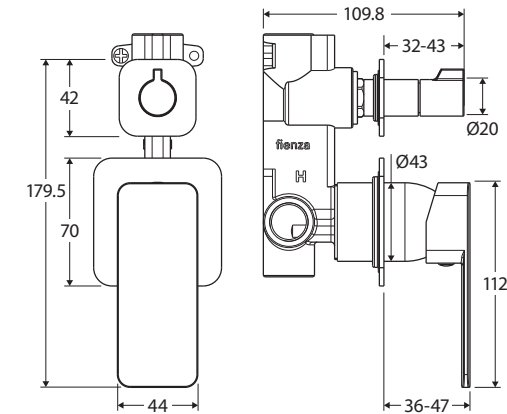

Tono®

WALL DIVERTER MIXER

SQUARE PLATES

Features

- Designed for shower and bath
- High quality European cartridge (35 mm)
- Made from eco-friendly lead-free brass*
- WELS rating not required

Please note: This product may have a visible Fienza or Watermark logo.

*Defined as containing less than 0.25% lead.

Lead Free*

Available in

Chrome
233102-4

Electroplated
Matte Black
233102B-4

PVD
Brushed Nickel
233102BN-4

PVD
Gun Metal
233102GM-4

PVD
Urban Brass
233102UB-4

Cleaning & Care

- Regularly clean with mild soapy water using a microfibre cloth.
- In highly polluted or coastal locations, we recommend cleaning 2-3 times per week.
- Do not use harsh detergents, bleach, cream cleansers or citrus based cleaners. These substances are abrasive and will damage the surface.
- Do not use undue pressure and wipe in one direction only.

We aim to ensure that specifications are correct at the time of publication. All measurements are shown in millimetres. Always use measurements of actual product received for final specification as the technical drawing may contain differences. Due to printing limitations, physical colour may vary from the image shown. Fienza reserves the right to make modifications without prior notice.