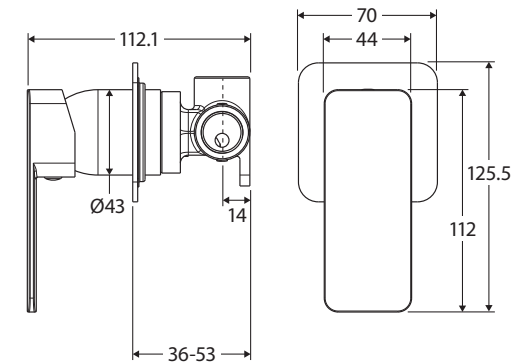

Tono® WALL MIXER SQUARE PLATE

Features

- Designed for shower and bath
- High quality European cartridge (35 mm)
- Made from eco-friendly lead-free brass*
- WELS rating not required

Please note: This product may have a visible Fienza or Watermark logo.

*Defined as containing less than 0.25% lead.